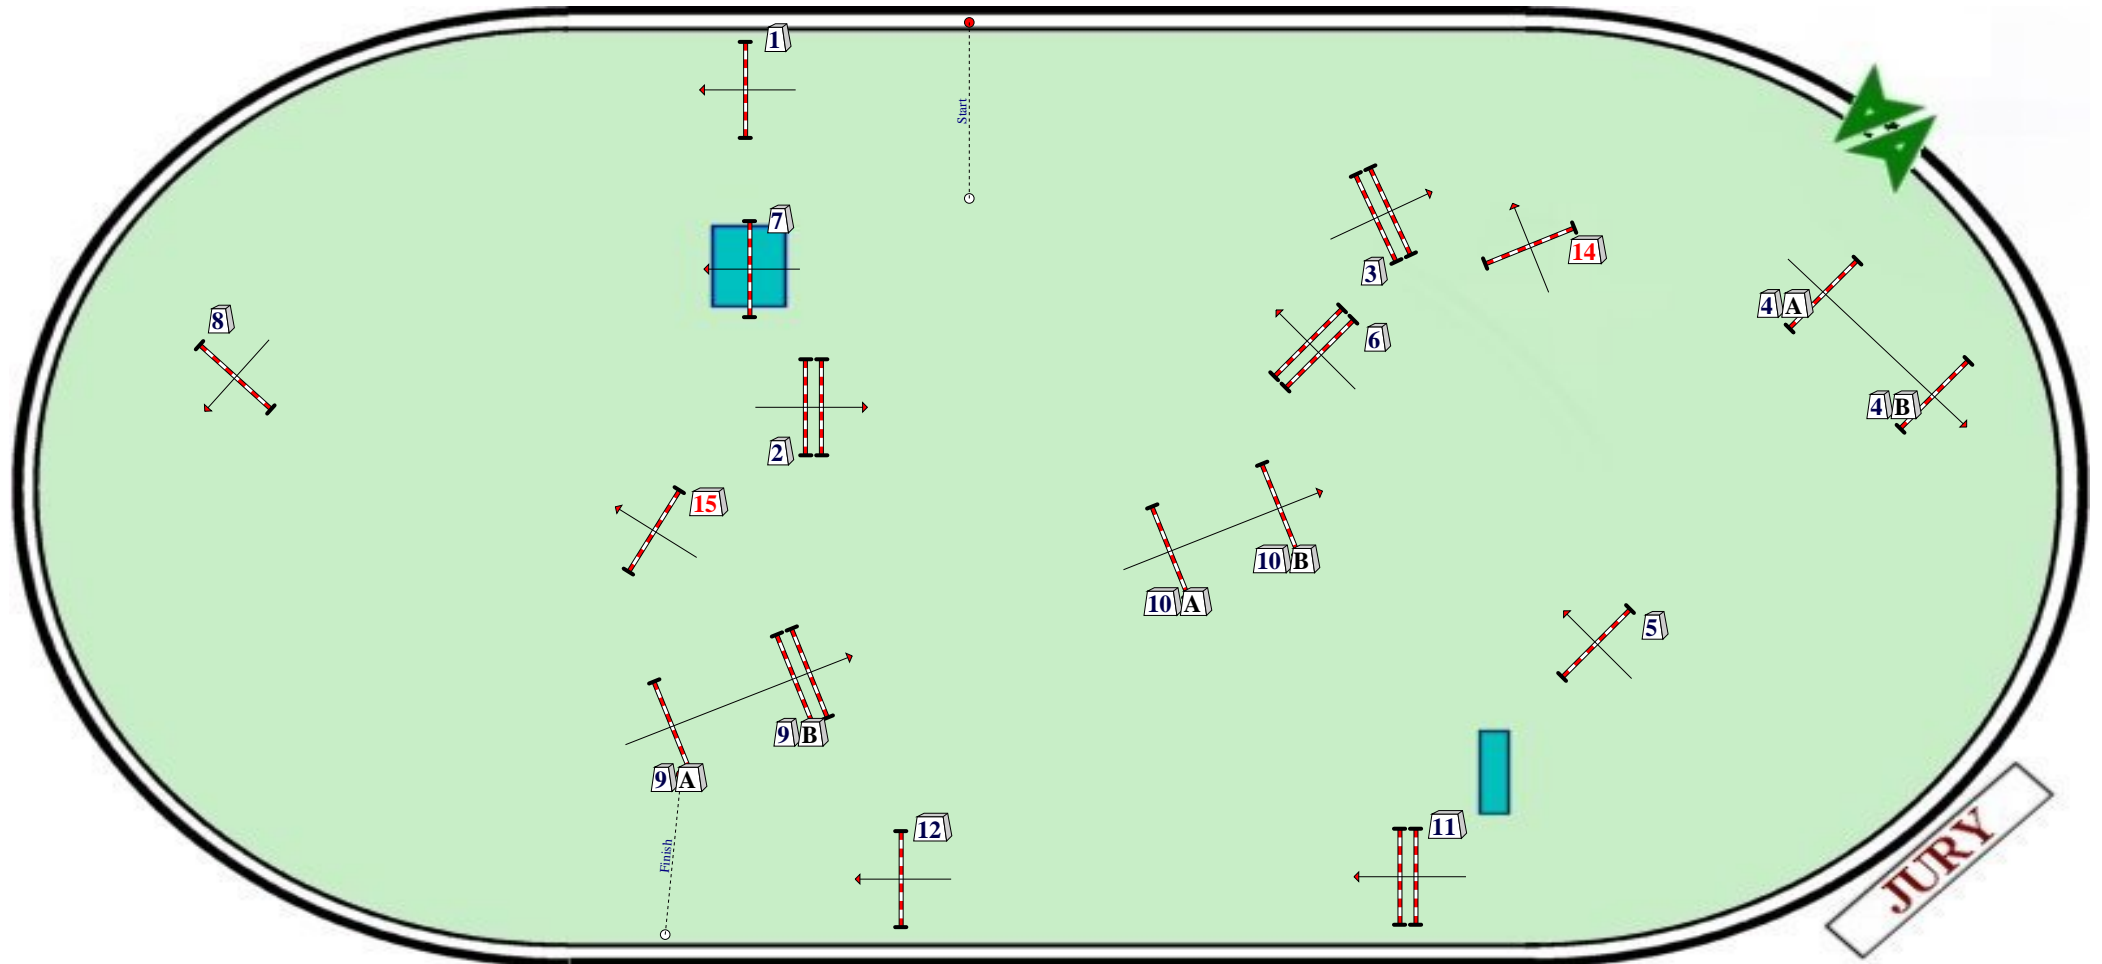

Mista Tab.A

1° Round

Designer: Uliano VEZZANI

Speed: 350 m/min.
 Length: 480 m.
 Time allowed: 83 sec.
 Time limit: 166 sec.

Jump-off **2-3-14-1-10A-10B-11-15**
 Length: 320 m.
 Time allowed: 55 sec.
 Time limit: 110 sec.

Mista Tab.A

Jump-Off

Designer: Uliano VEZZANI

Speed: 350 m/min.
 Length: 480 m.
 Time allowed: 83 sec.
 Time limit: 166 sec.

Jump-off **2-3-14-1-10A-10B-11-15**
 Length: 320 m.
 Time allowed: 55 sec.
 Time limit: 110 sec.